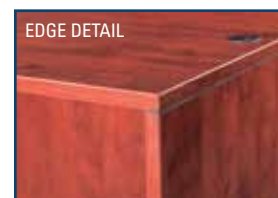

IN-STOCK COLORS

Mahogany

Honey

Cherry

EASY
ASSEMBLY

Collection #1
Total List Price: \$1,945
Consists of: ML177R, ML195, ML182L,
ML166, ML175, ML144

Collection #2
Total List Price: \$1,480
Consists of: ML147, ML193, ML182L,
ML166, ML144